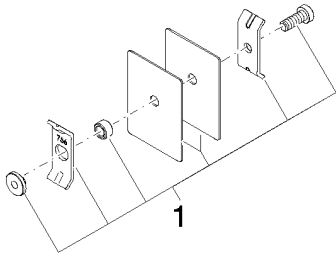

Shower - Series-**various**
Mounting bracket for two-sided glass attachment -
Article number: 12 351 970 90

Spare parts list

Number	Item Number	Designation	Number of units